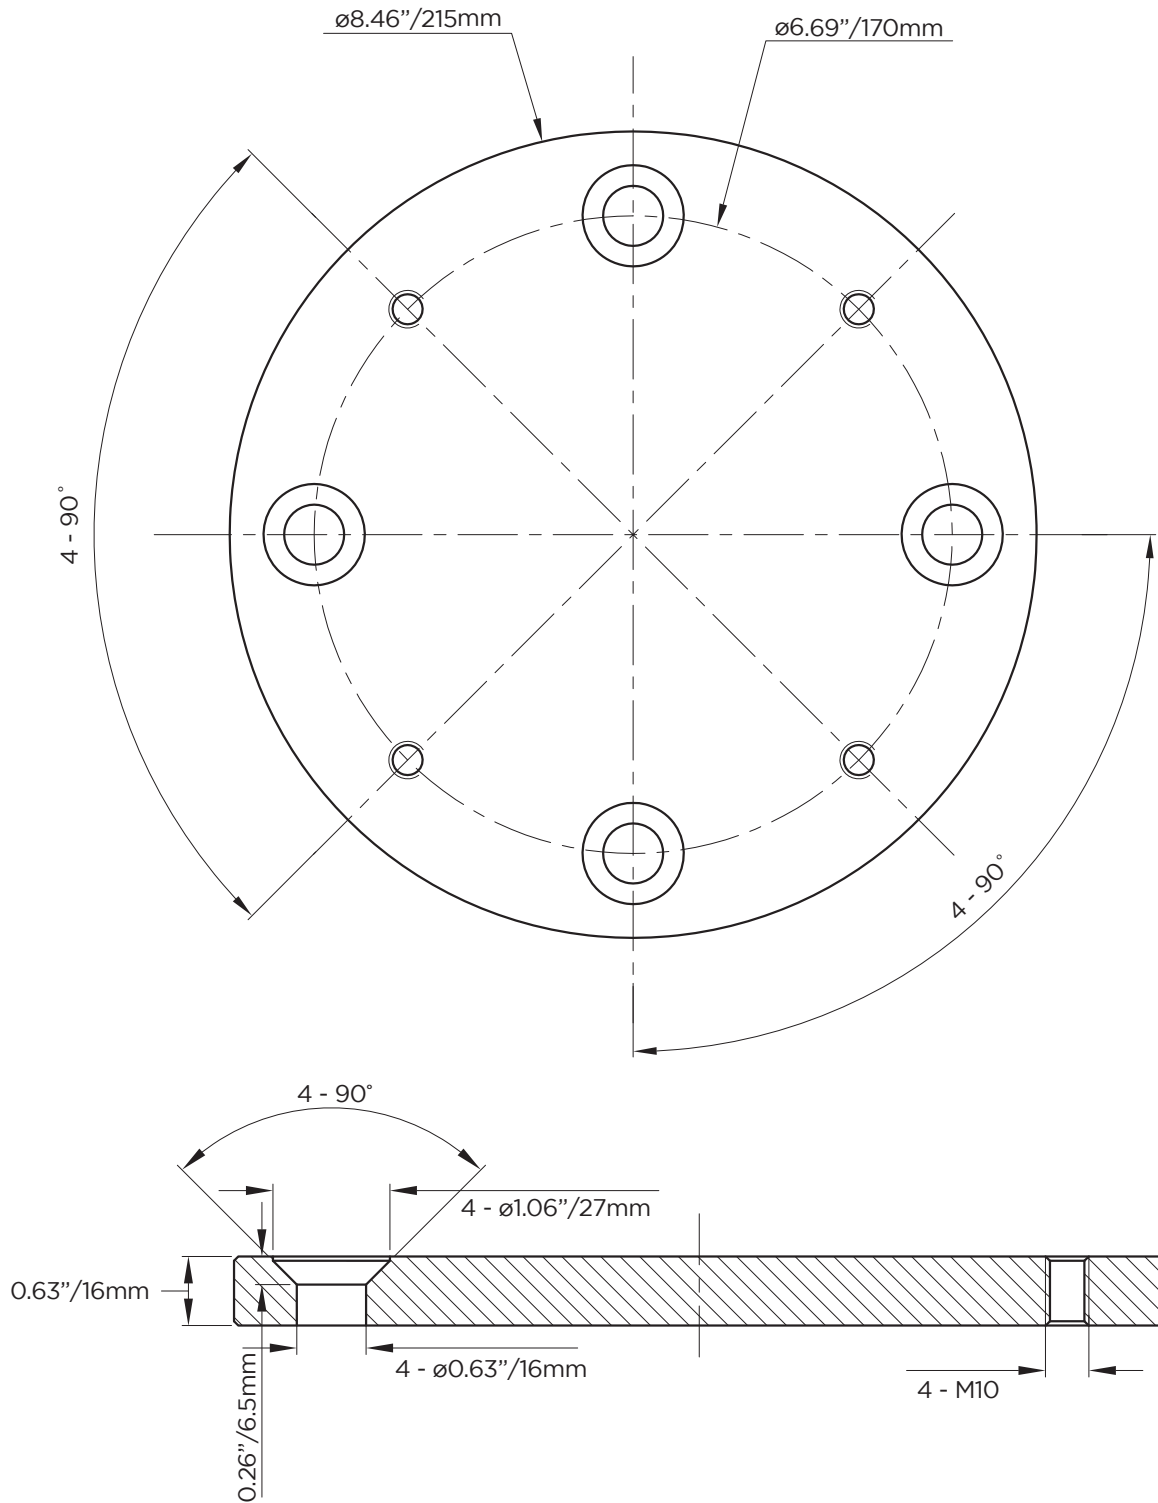

## MKC23 Concrete Mount Kit Adapter Plate Specifications

## MKC23 Concrete Mount Kit Expansion Bolt Specifications

**Note:** Drawing not to scale.

Final installation hardware should be determined by and professionally installed by a license contractor.